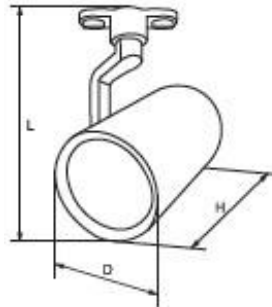

TECHNICAL SPECIFICATION

LED Track lights SKY TL808

Technical data

- Power: 12W
- Colour temperature: 4000K; 2700K
- Rated voltage: 230V / 50/60Hz
- Lumens /whole fixture/: 900lm
- Light source: LED lamp PAR30
- Switch on/off > 20000
- Protection against dust and moisture: IP20
- Housing: aluminum
- Colour of the housing: white; black
- Long life: 30000 hours
- Beam angle: 38°
- Power factor $\lambda > 0.9$
- Colour rendering index: $Ra \geq 80$

Variants and dimensions

Watt	LED chip lumens (lm)	Whole fixture lumens	Colour temp.	Colour body	Size			Catalogue number	Packing (pcs)
					L	D	H		
12W	1440	900	4000K	white	150	100	210		1
12W	1440	900	2700K	white	150	100	210	93SKY327	1
12W	1440	900	4000K	black	150	100	210	93SKY440	1
12W	1440	900	2700K	black	150	100	210	93SKY427	1